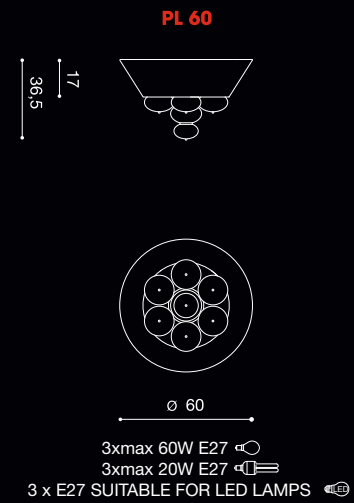

zane

design **Andrea Lazzari**

1x max 70W E27
1x max 30W E27
1 x E27 SUITABLE FOR LED LAMPS

1x max 105W E27
1x max 30W E27
1 x E27 SUITABLE FOR LED LAMPS

1x max 105W E27
1x max 23W E27
1 x E27 SUITABLE FOR LED LAMPS

1x max 105W E27
1x max 30W E27
1 x E27 SUITABLE FOR LED LAMPS

1x max 70W E27
1x max 30W E27
1 x E27 SUITABLE FOR LED LAMPS

musa
design L4B

musa
design L4B

osera

design L4B

vintage by
LIGHT4

 IDP DESIGN & COMMUNICATION