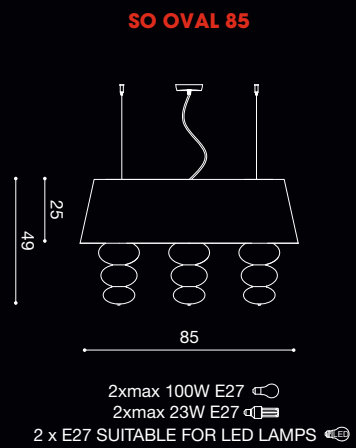

1x max 105W E27
1x max 30W E27
1 x E27 SUITABLE FOR LED LAMPS

1x max 70W E27
1x max 30W E27
1 x E27 SUITABLE FOR LED LAMPS

musa
design L4B

musa
design L4B

osera

design L4B

vintage by
LIGHT4

 IDP DESIGN & COMMUNICATION