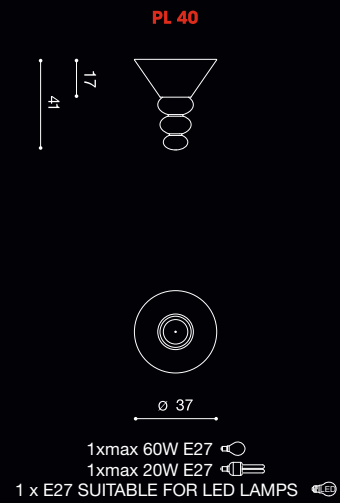

zane

design **Andrea Lazzari**

1x max 70W E27
1x max 30W E27
1 x E27 SUITABLE FOR LED LAMPS

1x max 105W E27
1x max 30W E27
1 x E27 SUITABLE FOR LED LAMPS

1x max 105W E27
1x max 23W E27
1 x E27 SUITABLE FOR LED LAMPS

1x max 105W E27
1x max 30W E27
1 x E27 SUITABLE FOR LED LAMPS

1x max 70W E27
1x max 30W E27
1 x E27 SUITABLE FOR LED LAMPS

musa
design L4B

musa
design L4B

osera

design L4B

vintage by
LIGHT4

 IDP DESIGN & COMMUNICATION