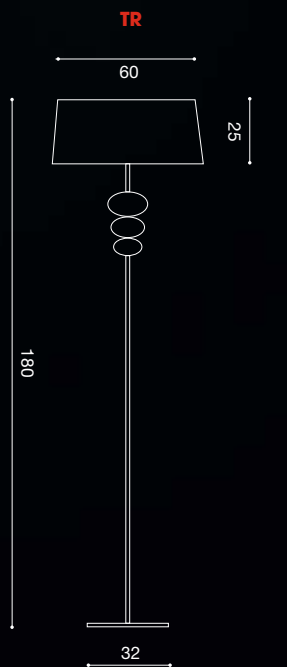

TR

Ø min 43
Ø max 56

h max 185 - h min 168

Ø 35

3xmax 100W E27
3xmax 23W E27
3 x E27 SUITABLE FOR LED LAMPS

AP MIRROR

52

30

1x max 105W E27
1x max 30W E27
1 x E27 SUITABLE FOR LED LAMPS

1x max 70W E27
1x max 30W E27
1 x E27 SUITABLE FOR LED LAMPS

musa
design L4B

musa
design L4B

osera

design L4B

vintage by
LIGHT4

 IDP DESIGN & COMMUNICATION