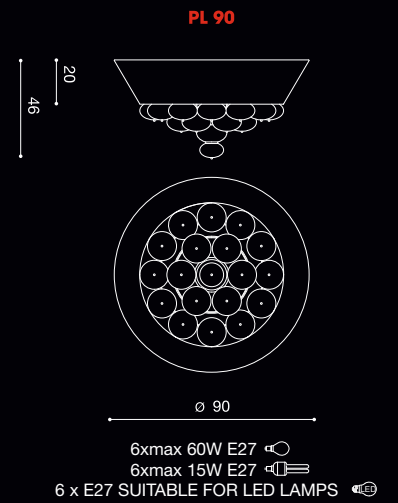

zane

design **Andrea Lazzari**

1x max 70W E27
1x max 30W E27
1 x E27 SUITABLE FOR LED LAMPS

1x max 105W E27
1x max 30W E27
1 x E27 SUITABLE FOR LED LAMPS

1x max 105W E27
1x max 23W E27
1 x E27 SUITABLE FOR LED LAMPS

1x max 105W E27
1x max 30W E27
1 x E27 SUITABLE FOR LED LAMPS

1x max 70W E27
1x max 30W E27
1 x E27 SUITABLE FOR LED LAMPS

musa
design L4B

musa
design L4B

osera

design L4B

vintage by
LIGHT4

 IDP DESIGN & COMMUNICATION