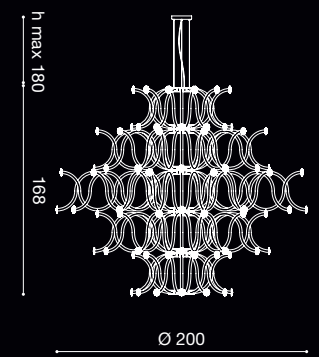

SO COMPO 1

6xMAX 105W E27
6xMAX 23W E27
6xE27 SUITABLE FOR LED LAMPS
+
1x15W LED 3000°K

SO COMPO 2

9xmax 105W E27
9xmax 23W E27
9xE27 SUITABLE FOR LED LAMPS
+
1x15W LED 3000°K

SO COMPO 3

15xmax 105W E27
15xmax 23W E27
15xE27 SUITABLE FOR LED LAMPS
+
1x15W LED 3000°K