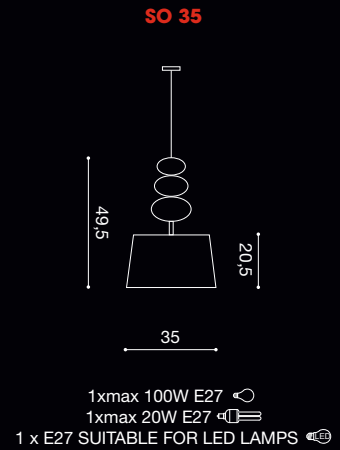

zane

design **Andrea Lazzari**

1x max 70W E27
1x max 30W E27
1 x E27 SUITABLE FOR LED LAMPS

1x max 105W E27
1x max 30W E27
1 x E27 SUITABLE FOR LED LAMPS

1x max 105W E27
1x max 23W E27
1 x E27 SUITABLE FOR LED LAMPS

1x max 105W E27
1x max 30W E27
1 x E27 SUITABLE FOR LED LAMPS

1x max 70W E27
1x max 30W E27
1 x E27 SUITABLE FOR LED LAMPS

musa
design L4B

musa
design L4B

osera

design L4B

vintage by
LIGHT4

 IDP DESIGN & COMMUNICATION