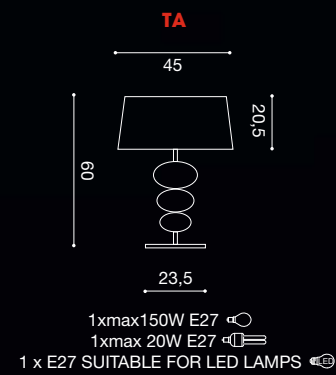

1x max 105W E27
1x max 30W E27
1 x E27 SUITABLE FOR LED LAMPS

1x max 70W E27
1x max 30W E27
1 x E27 SUITABLE FOR LED LAMPS

musa
design L4B

musa
design L4B

osera

design L4B

vintage by
LIGHT4

 IDP DESIGN & COMMUNICATION