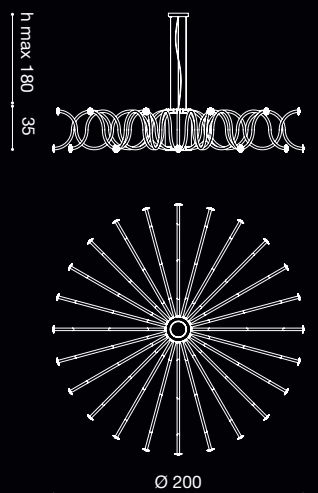

3xmax 105W E27
3xmax 23W E27
3xE27 SUITABLE FOR LED LAMPS
+
1x15W LED 3000°K

SO 200