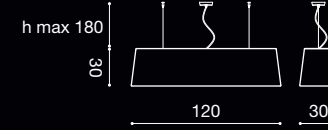

VS RE SO 120

3 x max 42W E27
3 x max 20W E27
3 x E27 SUITABLE FOR LED LAMPS