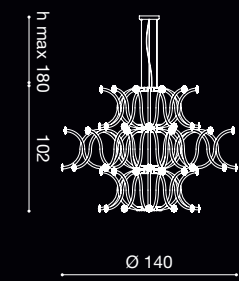

SO COMPO 2

9xmax 105W E27
9xmax 23W E27
9xE27 SUITABLE FOR LED LAMPS
+
1x15W LED 3000°K