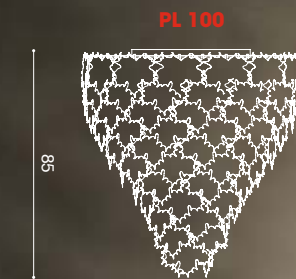

27.7W LED 3000°K

46.2W LED 3000°K

14.8W LED 3000°K

27.7W LED 3000°K

46.2W LED 3000°K

17W LED 220-240V 3000°K

13W LED 220-240V 3000°K

vintage
shades