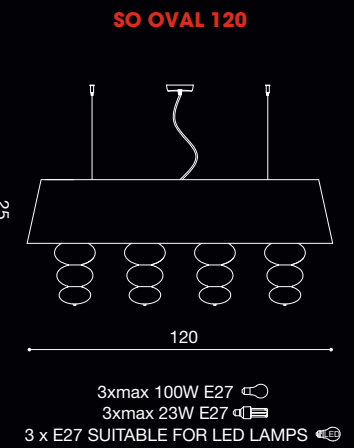

zane

design **Andrea Lazzari**

1x max 70W E27
1x max 30W E27
1 x E27 SUITABLE FOR LED LAMPS

1x max 105W E27
1x max 30W E27
1 x E27 SUITABLE FOR LED LAMPS

1x max 105W E27
1x max 23W E27
1 x E27 SUITABLE FOR LED LAMPS

1x max 105W E27
1x max 30W E27
1 x E27 SUITABLE FOR LED LAMPS

1x max 70W E27
1x max 30W E27
1 x E27 SUITABLE FOR LED LAMPS

musa
design L4B

musa
design L4B

osera

design L4B

vintage by
LIGHT4

 IDP DESIGN & COMMUNICATION