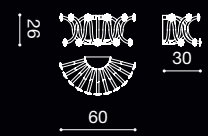

AP

2xmax 70W E27
2xmax 23W E27
2xE27 SUITABLE FOR LED LAMPS