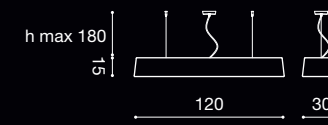

VS RE SO 120 FLAT

4 x max 42W E27
4 x max 15W E27
4 x E27 SUITABLE FOR LED LAMPS