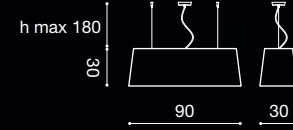

VS RE SO 90

2 x max 42W E27
2 x max 20W E27
2 x E27 SUITABLE FOR LED LAMPS