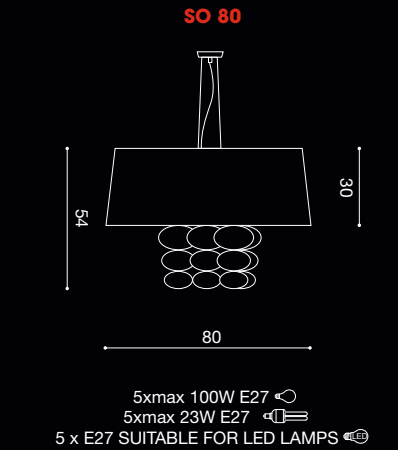

zane

design **Andrea Lazzari**

1x max 70W E27
1x max 30W E27
1 x E27 SUITABLE FOR LED LAMPS

1x max 105W E27
1x max 30W E27
1 x E27 SUITABLE FOR LED LAMPS

1x max 105W E27
1x max 23W E27
1 x E27 SUITABLE FOR LED LAMPS

1x max 105W E27
1x max 30W E27
1 x E27 SUITABLE FOR LED LAMPS

1x max 70W E27
1x max 30W E27
1 x E27 SUITABLE FOR LED LAMPS

musa
design L4B

musa
design L4B

osera

design L4B

vintage by
LIGHT4

 IDP DESIGN & COMMUNICATION