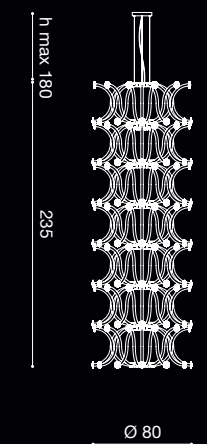

6xmax 105W E27
6xmax 23W E27
6xE27 SUITABLE FOR LED LAMPS
+
1x15W LED 3000°K

9xmax 105W E27
9xmax 23W E27
9xE27 SUITABLE FOR LED LAMPS
+
1x15W LED 3000°K

2xmax 70W E27
2xmax 23W E27
2xE27 SUITABLE FOR LED LAMPS

3xmax 105W E27
3xmax 23W E27
3xE27 SUITABLE FOR LED LAMPS
+
1x15W LED 3000°K

3xmax 105W E27
3xmax 23W E27
3xE27 SUITABLE FOR LED LAMPS
+
1x15W LED 3000°K

3xmax 105W E27
3xmax 23W E27
3xE27 SUITABLE FOR LED LAMPS
+
1x15W LED 3000°K

6xMAX 105W E27
6xMAX 23W E27
6xE27 SUITABLE FOR LED LAMPS
+
1x15W LED 3000°K

9xmax 105W E27
9xmax 23W E27
9xE27 SUITABLE FOR LED LAMPS
+
1x15W LED 3000°K

15xmax 105W E27
15xmax 23W E27
15xE27 SUITABLE FOR LED LAMPS
+
1x15W LED 3000°K

SO COMPO 4

21xmax 105W E27
21xmax 23W E27
21xE27 SUITABLE FOR LED LAMPS
+
1x15W LED 3000°K

21xmax 105W E27
21xmax 23W E27
21xE27 SUITABLE FOR LED LAMPS
+
1x15W LED 3000°K

3xmax 105W E27
3xmax 23W E27
3xE27 SUITABLE FOR LED LAMPS
+
1x15W LED 3000°K

3xmax 105W E27
3xmax 23W E27
3xE27 SUITABLE FOR LED LAMPS
+
1x15W LED 3000°K

3xmax 105W E27
3xmax 23W E27
3xE27 SUITABLE FOR LED LAMPS
+
1x15W LED 3000°K

tivoli

design Brian Rasmussen