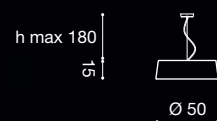

VS CO SO 50 FLAT

2 x max 42W E27
2 x max 15W E27
2 x E27 SUITABLE FOR LED LAMPS