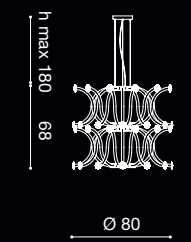

SO COMPO 1

6xMAX 105W E27
6xMAX 23W E27
6xE27 SUITABLE FOR LED LAMPS
+
1x15W LED 3000°K