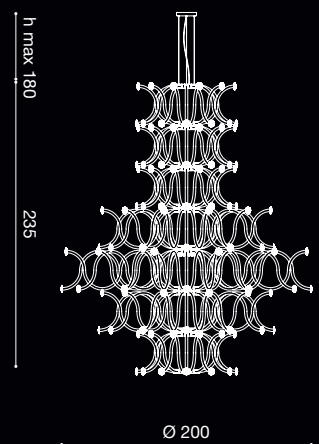

21xmax 105W E27
21xmax 23W E27
21xE27 SUITABLE FOR LED LAMPS
+
1x15W LED 3000°K

SO COMPO 5