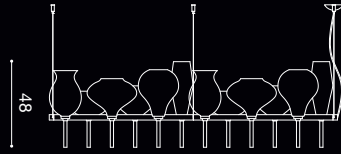

SO 12L HORIZONTAL

161

12xmax 60W E27
12xmax 15W E27
12 x E27 SUITABLE FOR LED LAMPS