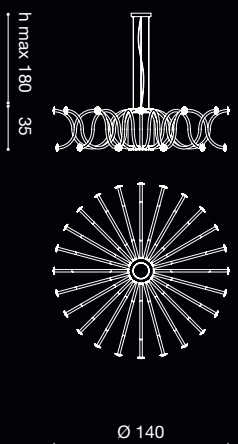

3xmax 105W E27
3xmax 23W E27
3xE27 SUITABLE FOR LED LAMPS
+
1x15W LED 3000°K

SO 140