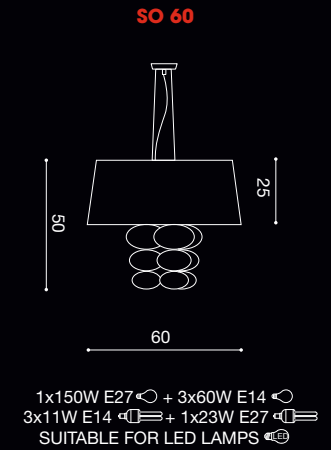

zane

design **Andrea Lazzari**

1x max 70W E27
1x max 30W E27
1 x E27 SUITABLE FOR LED LAMPS

1x max 105W E27
1x max 30W E27
1 x E27 SUITABLE FOR LED LAMPS

1x max 105W E27
1x max 23W E27
1 x E27 SUITABLE FOR LED LAMPS

1x max 105W E27
1x max 30W E27
1 x E27 SUITABLE FOR LED LAMPS

1x max 70W E27
1x max 30W E27
1 x E27 SUITABLE FOR LED LAMPS

musa
design L4B

musa
design L4B

osera

design L4B

vintage by
LIGHT4

 IDP DESIGN & COMMUNICATION