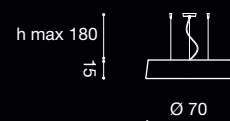

VS CO SO 70 FLAT

4 x max 42W E27
4 x max 15W E27
4 x E27 SUITABLE FOR LED LAMPS