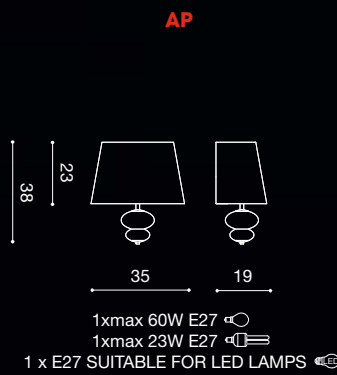

1x max 105W E27
1x max 30W E27
1 x E27 SUITABLE FOR LED LAMPS

1x max 70W E27
1x max 30W E27
1 x E27 SUITABLE FOR LED LAMPS

musa
design L4B

musa
design L4B

osera

design L4B

vintage by
LIGHT4

 IDP DESIGN & COMMUNICATION