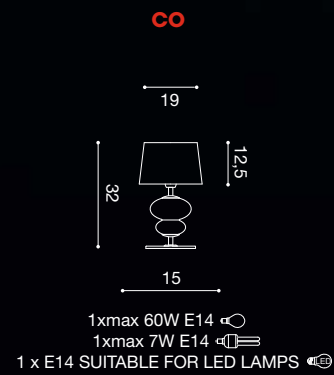

zane

design **Andrea Lazzari**

1x max 70W E27
1x max 30W E27
1 x E27 SUITABLE FOR LED LAMPS

1x max 105W E27
1x max 30W E27
1 x E27 SUITABLE FOR LED LAMPS

1x max 105W E27
1x max 23W E27
1 x E27 SUITABLE FOR LED LAMPS

1x max 105W E27
1x max 30W E27
1 x E27 SUITABLE FOR LED LAMPS

1x max 70W E27
1x max 30W E27
1 x E27 SUITABLE FOR LED LAMPS

musa
design L4B

musa
design L4B

osera

design L4B

vintage by
LIGHT4

 IDP DESIGN & COMMUNICATION