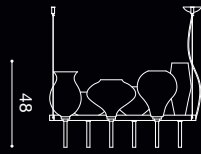

venezia

design Diego Chilo

venezia
design Diego Chilo

venezia
design Diego Chilo

venezia
design Diego Chilo

venezia
design Diego Chio

SO 6L HORIZONTAL

83