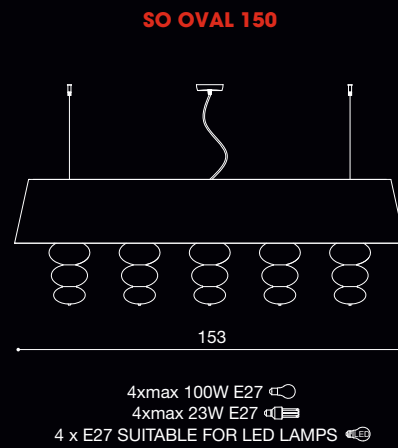

1x max 105W E27
1x max 30W E27
1 x E27 SUITABLE FOR LED LAMPS

1x max 70W E27
1x max 30W E27
1 x E27 SUITABLE FOR LED LAMPS

musa
design L4B

musa
design L4B

osera

design L4B

vintage by
LIGHT4

 IDP DESIGN & COMMUNICATION